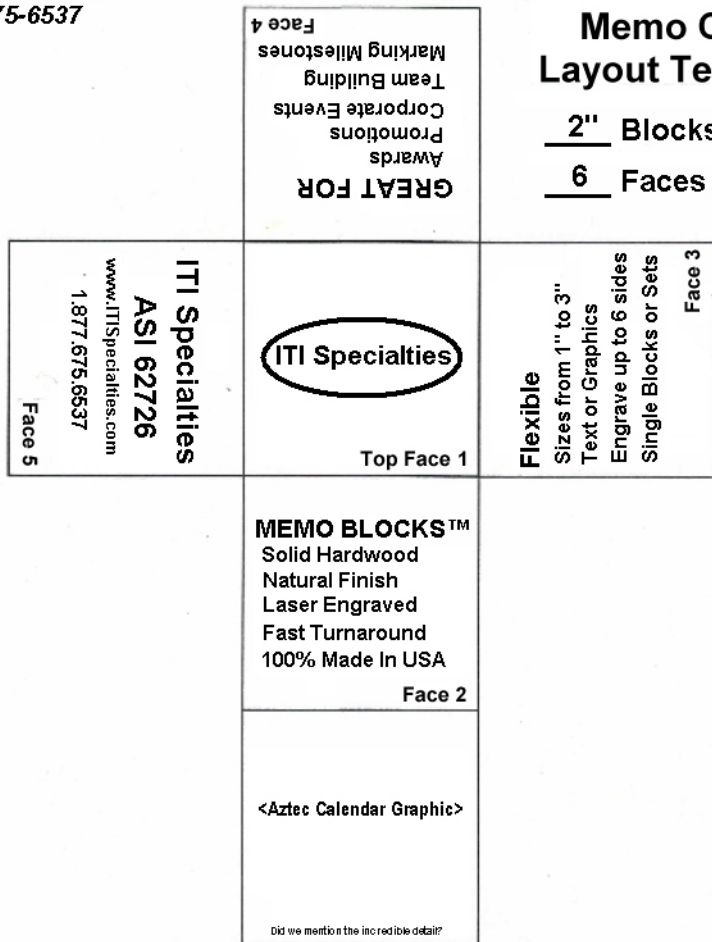

ITI Specialties

www.ITISpecialties.com

1-877-675-6537

Memo Cube Layout Template

2" Blocks

6 Faces Engraved

The number represents the Face Number and the standard default orientation of all text and images
Cut out the pattern, put information on the faces; then fold to make sure everything looks correct.

Example: This is the layout
of standard casino dice

Memo Cube Layout Template
© 2014, Intelligent Technologies, Inc.
All Rights Reserved